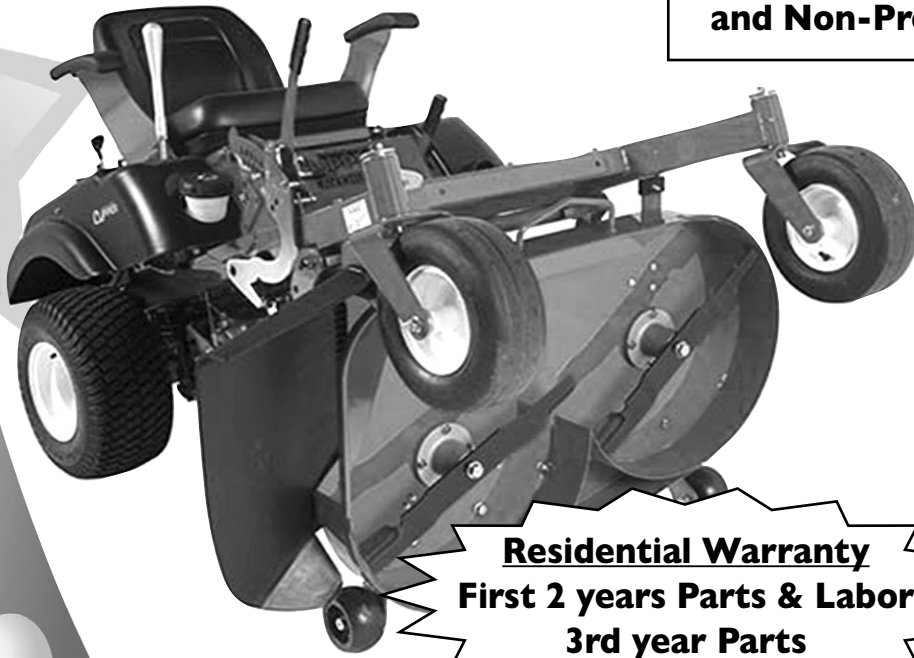

Now offering Easy Maintenance Country Clipper Mowers

Offering Discounts
for our Military
and Non-Profit

Residential Warranty
First 2 years Parts & Labor
3rd year Parts

- Stand Up Deck For Easy Maintenance
- Kawasaki & Kohler Engines
- 42" or 54" Cut Width
- Twin Handle or Joystick Steering
- 7 MPH Ground Speed
- Twin Hydro-Gear EZT Drive System
- 5 Gallon Fuel Tank
- Adjustable Bucket Seat
- Many Accessories Available

Toys for the Kids & Collectors!

We have a variety of Licensed
John Deere toys & collectibles to
choose from!

JOHN DEERE

We sell
Cherry Pits for
heating & to make
heating pads.
Cherry Juice for
sale by the bottle
or case.